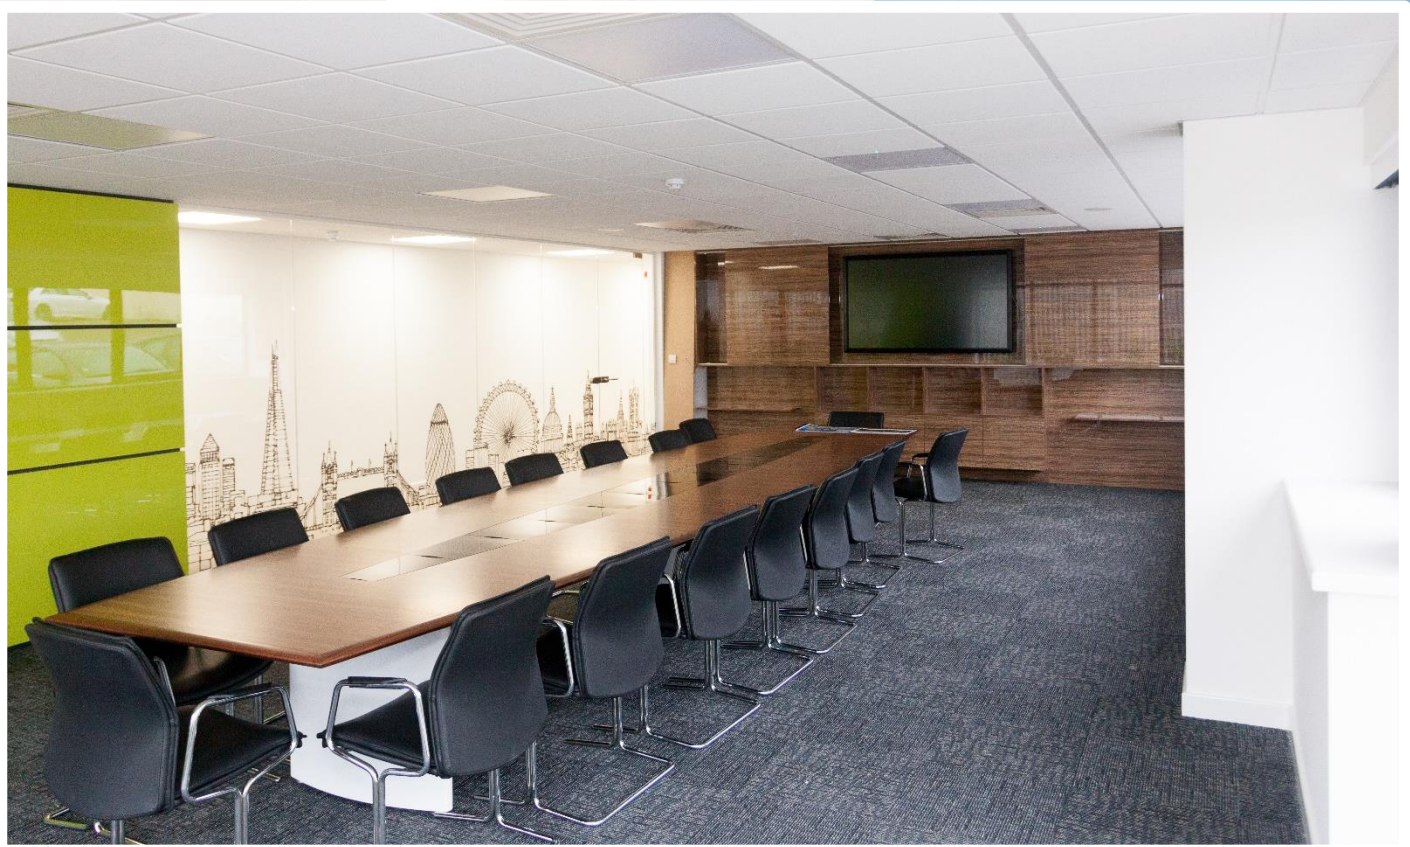

Case Study – P. Flannery Plant Hire – Wembley Offices

Tel: 01268 572227

Website: www.talisprojects.co.uk

Tel: 01268 572227

Website: www.talisprojects.co.uk