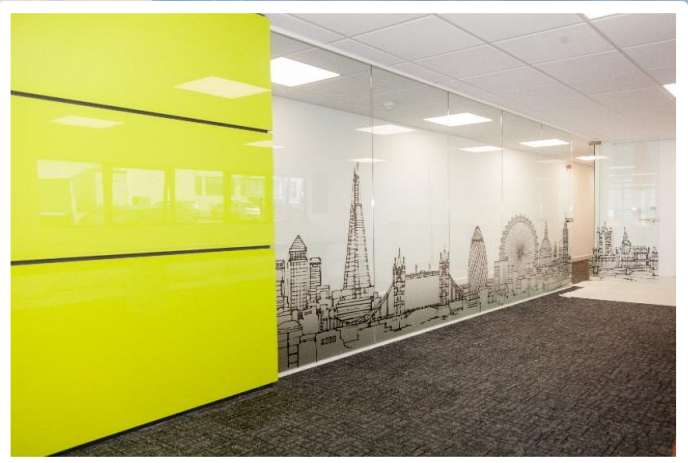

Case Study – P. Flannery Plant Hire – Wembley Offices

Tel: 01268 572227

Website: www.talisprojects.co.uk

Tel: 01268 572227

Website: www.talisprojects.co.uk